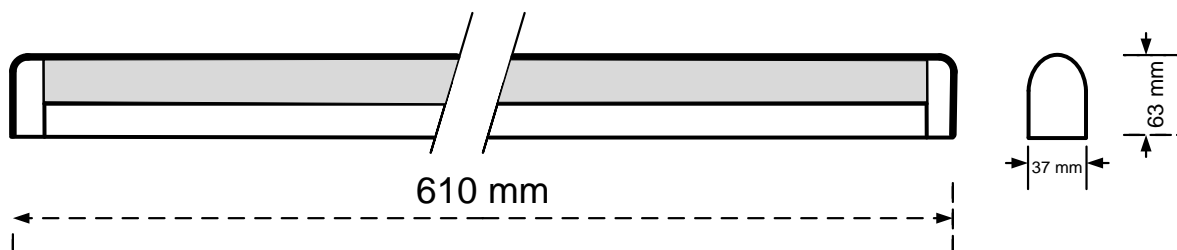

Dimensional Drawing

ELMASCO INDUSTRIES S.A.

Head Office : 44 K. Palama, 14343 N. Chalkidona, Athens, Greece
Production Plant : Ag. Adrianos, 21100 Nafplio, Greece
Email: elmasco@elmasco.eu

Tel : +30 210 2583100
Fax: +30 210 2583107